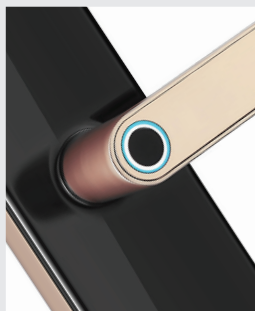

A2 FIORI Smart Lock

Experience Freedom, Forget Keys.

FIORI Lock comes with Stunning design, Advanced security features and Superior convenience for new age experience.

Thoughtfully designed to fit into new age lifestyle. Loaded with security features like high security 3 bolt stainless steel mortise lock, intrusion alarm, inside lock function and many more is A2 commitment to provide convenience without compromise on your safety & security.

 Fingerprint

 Card

 PIN Code

 Mobile App

 Mechanical Key

A2 FIORI Smart Lock

Champagne Gold

RF Semiconductor Fingerprint

Child Lock

Privacy Mode

Emergency Power Mechanical Key

Matte Black

Smart Features

- Single Push Action
- Built-in Doorbell
- High Security Mortise Lock
- Privacy Mode
- Dual Authorisation Mode
- Security Alarms
- Low Battery Alarm
- Emergency Power
- Indicating Light
- English Voice Prompt

Fingerprint	Up to 100
PIN Code	Up to 20
IC Cards	Up to 100
Mortise Lock	304 Stainless Steel
Mechanical Key	2 Nos
Main Body	78(W) x 363(H) x 24.5(D)mm
Back Body	78(W) x 363(H) x 24.5(D)mm
Backset	60mm
Battery	4PCS AA Alkaline Battery
Emergency Power	5V Micro USB
Color	Champagne Gold Matte Black