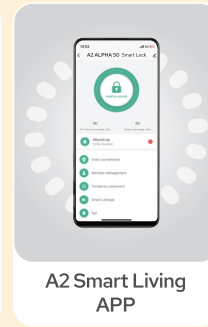

A2 FIORI+

Finger print

PIN Code

Card

NFC

Mechanical Key

Mobile App

Built-in Wifi

No. of Users	Finger print (50), Card/Pin (250)
Mortise Lock	High Security Electronic (6068/7068)
Main Body	398(H) x 77(W) x 71(D)mm
Back Body	398(H) x 77(W) x 71(D)mm
Door Thickness	35-120mm
Battery	4 Pcs AA Alkaline Battery
Emergency Power	Type C