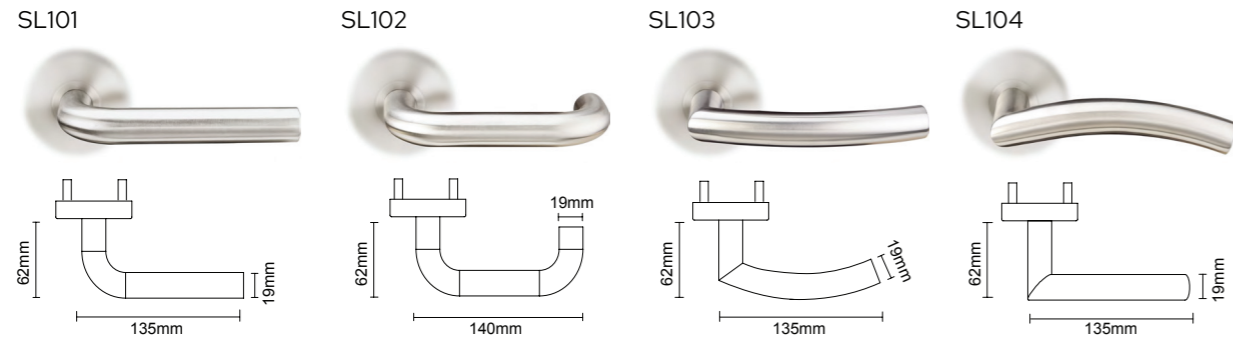

TUBULAR SS LEVER HANDLE SERIES

SOLID SS LEVER HANDLE SERIES