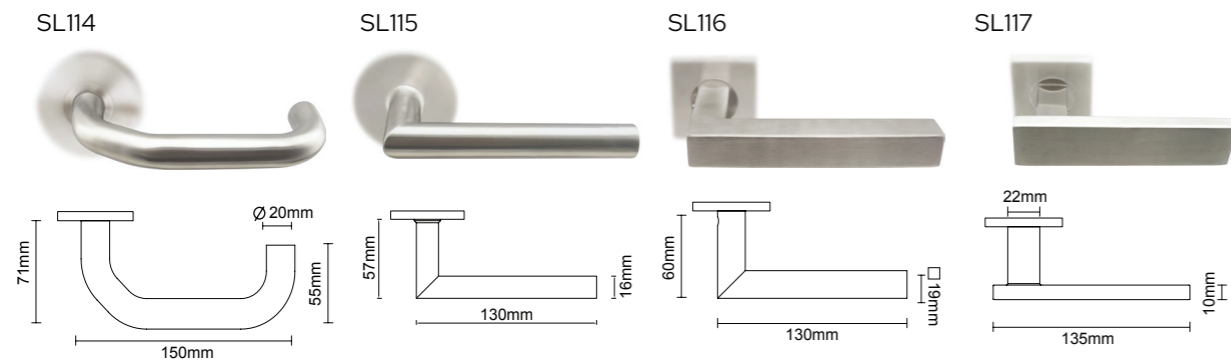

TUBULAR SS LEVER HANDLE SERIES

SOLID SS LEVER HANDLE SERIES