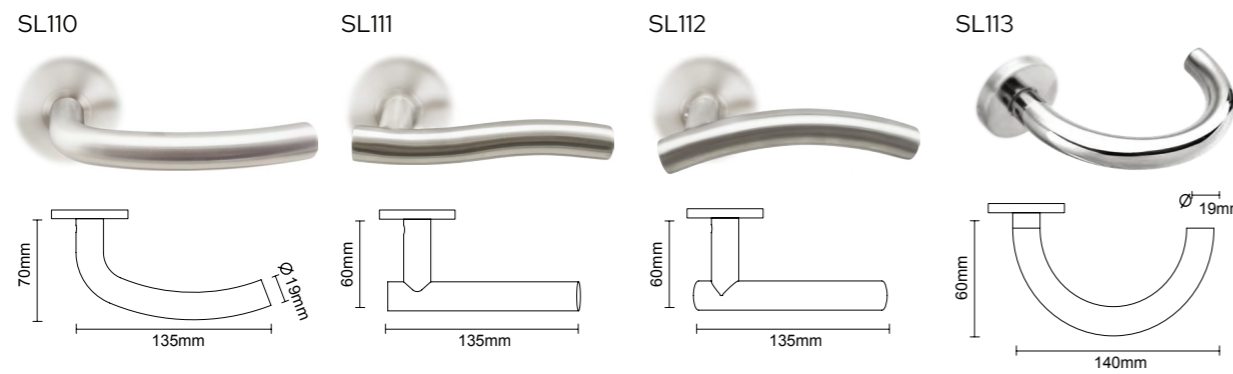

TUBULAR SS LEVER HANDLE SERIES

SOLID SS LEVER HANDLE SERIES