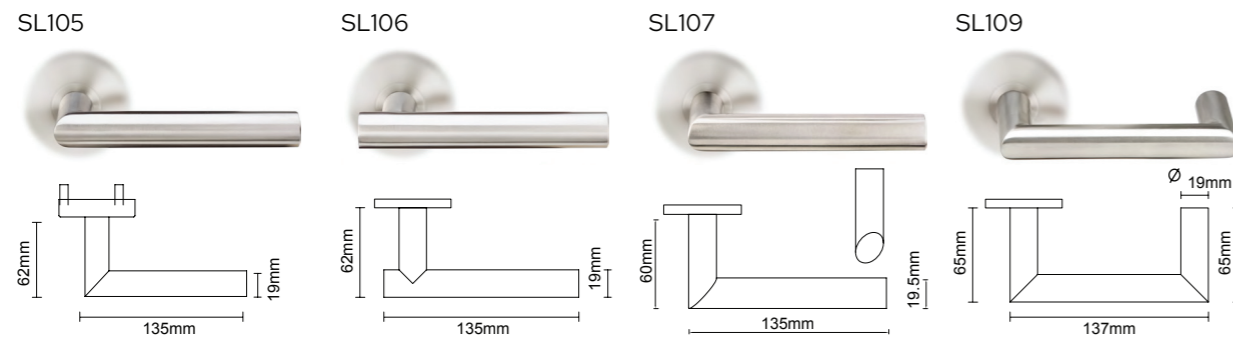

TUBULAR SS LEVER HANDLE SERIES

SOLID SS LEVER HANDLE SERIES