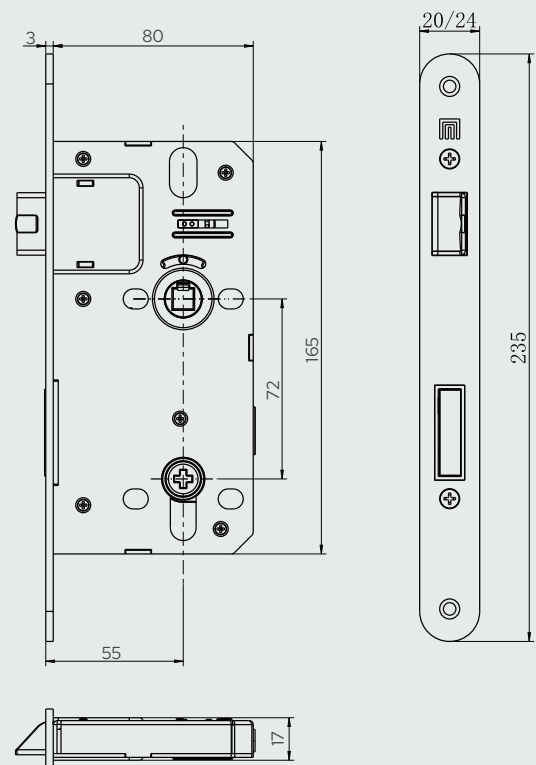

Feature : Emergency unlocking from outside,
Lock/unlock indicator

Door Thickness : 38-55mm

Application : Interior Doors, bathroom,
elderly & kids room

Matte Black

Gold

TL5572

Parameters

Main material : Electrolytic plate

Finish : Primary color

Center to Center : 72mm

Backset : 55mm

Door Thickness : 38-55mm

W60

Mechanical single tongue mortise

Parameters

Main material : Electrolytic plate

Finish : Primary color

Backset : 60mm

Door Thickness : 38-55mm

C60

Single silent magnetic tongue
(concealed screw)

Parameters

Main material : Electrolytic plate

Finish : Primary color

Backset : 60mm

Door Thickness : 38-55mm