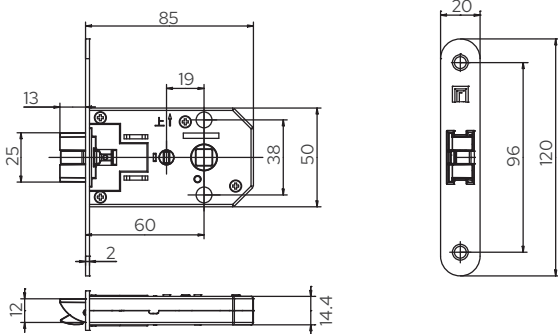

Finish : Primary color

Center to Center : 72mm

Backset : 55mm

Door Thickness : 38-55mm

W60

Mechanical single tongue mortise

Parameters

Main material : Electrolytic plate

Finish : Primary color

Backset : 60mm

Door Thickness : 38-55mm

C60

Single silent magnetic tongue
(concealed screw)

Parameters

Main material : Electrolytic plate

Finish : Primary color

Backset : 60mm

Door Thickness : 38-55mm