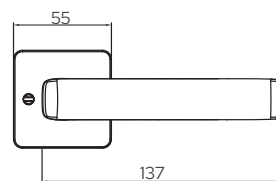

Feature : Emergency unlocking from outside,
Lock/unlock indicator

Door Thickness : 38-55mm

Application : Interior Doors, bathroom,
elderly & kids room

Matte Black

Gold

TL5572

Parameters

Main material : Electrolytic plate

Finish : Primary color

Center to Center : 72mm

Backset : 55mm

Door Thickness : 38-55mm

W60

Mechanical single tongue mortise

Parameters

Main material : Electrolytic plate

Finish : Primary color

Backset : 60mm

Door Thickness : 38-55mm

C60

Single silent magnetic tongue
(concealed screw)

Parameters

Main material : Electrolytic plate

Finish : Primary color

Backset : 60mm

Door Thickness : 38-55mm