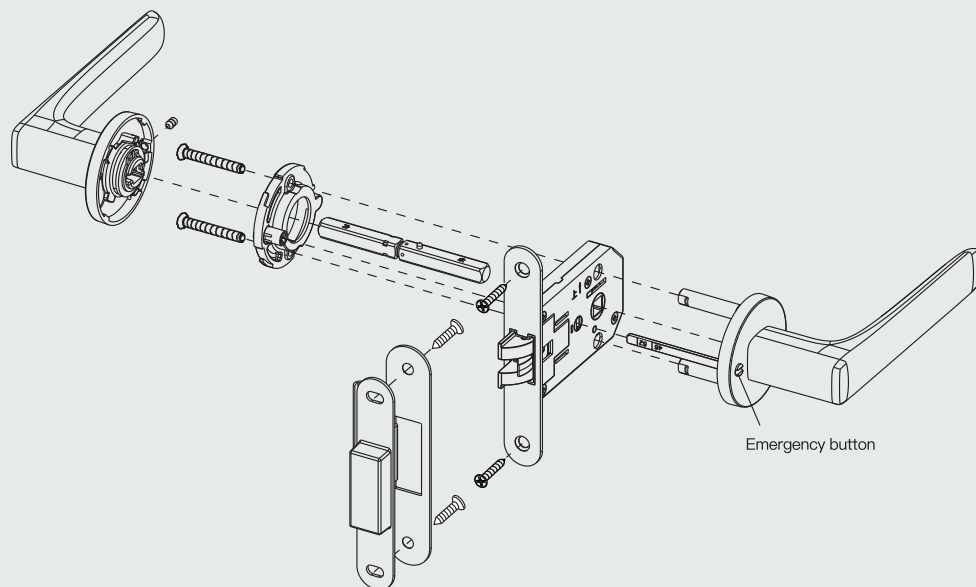

Simplicity Door Lock Set

Series Product Attributes:

Product Function: Lockable from the inside, emergency opening from the outside.

Product Features: 1. Extremely minimalist design, showcasing ultimate simplicity.
2. Quick-detachable hidden cylinder cover.
3. Concealed screwless mortise Lock
Door Thickness: 40-55mm
Backset: 60mm

Customizable Decorative Cover

Simplicity Series

Series Product Attributes:

Product Function: No need keys, eliminates accidental locking

- Product Features:
1. Emergency door opening
 2. Visible deadlocking indicator from outside
 3. Silent magnetic lock mechanism
 4. Silent opening and closing with 40dB noise
(under laboratory conditions)
- Door Thickness: 38-55mm
Backset: 60mm

Installation Auxiliary View (Right-hand door example below):

SL 401

Parameters

Main material : Zinc Alloy

Mortise : Silent Mortise Lock W60

Feature : Emergency unlocking from outside,
Lock/unlock indicator

Feature : Emergency unlocking from outside,
Lock/unlock indicator

Door Thickness : 38-55mm

Application : Interior Doors, bathroom,
elderly & kids room

Matte Black

Gold

TL5572

Parameters

Main material : Electrolytic plate