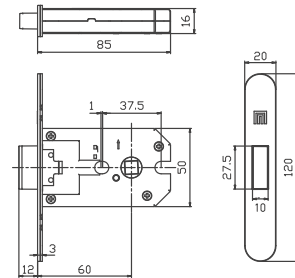

Feature : Emergency unlocking from outside,
Lock/unlock indicator

Door Thickness : 38-55mm

Application : Interior Doors, bathroom,
elderly & kids room

Matte Black

Gold

TL5572

Parameters

Main material : Electrolytic plate

Finish : Primary color

Center to Center : 72mm

Backset : 55mm

Door Thickness : 38-55mm

W60

Mechanical single tongue mortise

Parameters

Main material : Electrolytic plate

Finish : Primary color

Backset : 60mm

Door Thickness : 38-55mm

C60

Single silent magnetic tongue
(concealed screw)

Parameters

Main material : Electrolytic plate

Finish : Primary color

Backset : 60mm

Door Thickness : 38-55mm