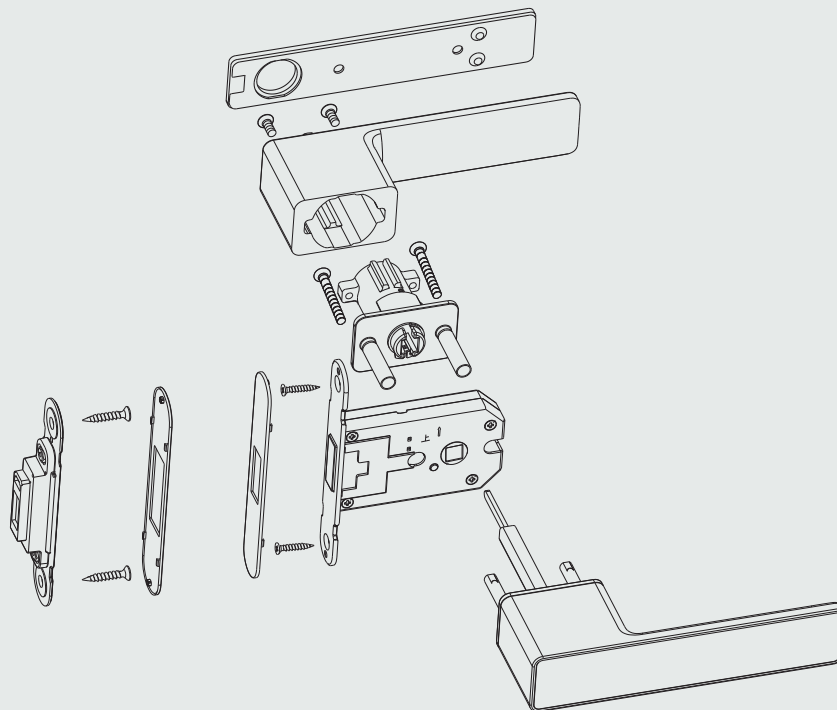

Simplicity Door Lock Set

Series Product Attributes:

Product Function: Lockable from the inside, emergency opening from the outside.

Product Features: 1. Extremely minimalist design, showcasing ultimate simplicity.
2. Quick-detachable hidden cylinder cover.
3. Concealed screwless mortise Lock
Door Thickness: 40-55mm
Backset: 60mm

Installation Auxiliary View (Right-hand door example below):

SL 301

Parameters

Main material : Zinc Alloy

Mortise : Magnetic Silent Mortise C60

Cylinder: Inbuilt with 3 keys

Door Thickness : 40-60mm

Application : Interior Doors

Finish : Primary color

Backset : 60mm

Door Thickness : 38-55mm

C60

Single silent magnetic tongue
(concealed screw)

Parameters

Main material : Electrolytic plate

Finish : Primary color

Backset : 60mm

Door Thickness : 38-55mm