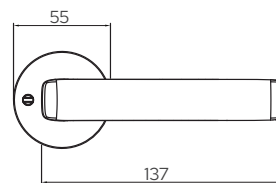

Door Thickness : 38-55mm

Application : Interior Doors, bathroom,
elderly & kids room

Matte Black

Gold

SL 402

Parameters

Main material : Zinc Alloy

Mortise : Silent Mortise Lock W60

Feature : Emergency unlocking from outside,
Lock/unlock indicator

Door Thickness : 38-55mm

Application : Interior Doors, bathroom,
elderly & kids room

Matte Black

Gold

TL5572

Parameters

Main material : Electrolytic plate

Finish : Primary color

Center to Center : 72mm

Backset : 55mm

Door Thickness : 38-55mm

W60

Mechanical single tongue mortise

Parameters

Main material : Electrolytic plate

Backset : 60mm

Door Thickness : 38-55mm