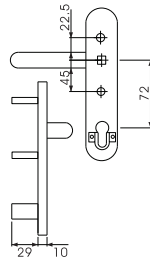

# External Trim : Outside lock for Panic Exit

## TRM 100 : External Trim for PED 101

- Suitable for PED 101
- Brass Cylinder 3 Dimple keys

## TRM 200 : External Trim for PED 201, 202

- Suitable for PED 201 and PED 202
- Brass Cylinder 3 Dimple keys

## TRM 800 : External Trim for PED 800

- Suitable for PED 801DJ , 802ELR  
Operation voltage: 12/24VDC,12-24VDC
- Operation current: 300/150mA
- Fail safe/fail secure
- None handed
- Free wheel, clutch design
- Interchangeable core cylinder, core 31.9mm, is optional