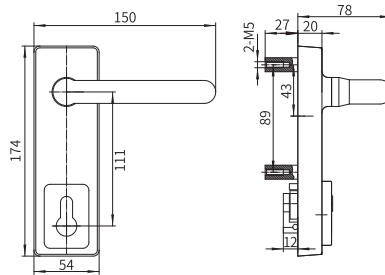

TRM 200 : External Trim for PED 201, 202

- Suitable for PED 201 and PED 202
- Brass Cylinder 3 Dimple keys