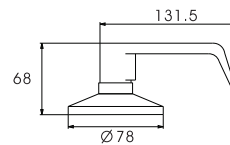

External Trim : Outside lock for Panic Exit

TRM 400 : External Trim for PED 400, 500

- Suitable for PED 401 and PED 202
- Brass Cylinder 3 Dimple keys