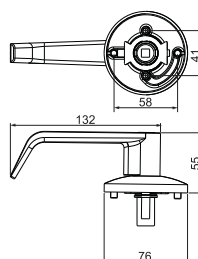

TRM 300 : External Trim for PED 300

- Suitable for PED 301, 302, 303, 701, 702
- Brass Cylinder with 3 keys

Certificate
EN1634-1, Fire Rated