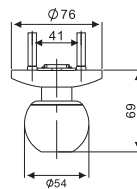

# External Trim : Outside lock for Panic Exit

## TRM 800 : External Trim for PED 800

- Suitable for PED 801DJ , 802ELR  
Operation voltage: 12/24VDC,12-24VDC
- Operation current: 300/150mA
- Fail safe/fail secure
- None handed
- Free wheel, clutch design
- Interchangeable core cylinder, core 31.9mm, is optional