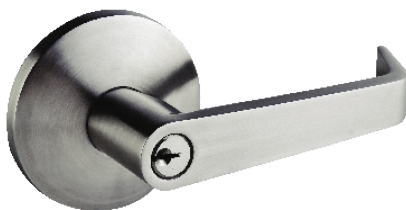

# External Trim : Outside lock for Panic Exit

## TRM 100 : External Trim for PED 101

- Suitable for PED 101
- Brass Cylinder 3 Dimple keys

## TRM 200 : External Trim for PED 201, 202

- Suitable for PED 201 and PED 202
- Brass Cylinder 3 Dimple keys

## TRM 300 : External Trim for PED 300

- Suitable for PED 301, 302, 303, 701, 702
- Brass Cylinder with 3 keys

Certificate  
EN1634-1, Fire Rated