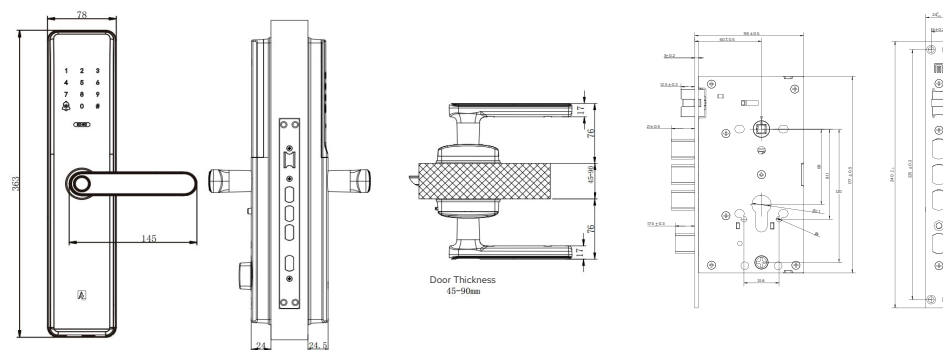

Fingerprint	Up to 100
PIN Code	Up to 20
IC Cards	Up to 100
Mortise Lock	304 Stainless Steel
Mechanical Key	2 Nos
Main Body	78(W) x 363(H) x 24.5(D)mm
Back Body	78(W) x 363(H) x 24.5(D)mm
Backset	60mm
Battery	4PCS AA Alkaline Battery
Emergency Power	5V Micro USB
Color	Champagne Gold   Matte Black