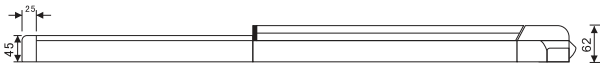

PED 700 Panic Exit Device

PED 701 Rim Type Push Bar

- Pullman Latch, lateral latch optional
- Non-handed
- Material
 - Steel Painted (P)
 - Stainless Steel (SS)
- Finish
 - Standard Stainless Steel Satin, Silver painted
 - Optional : Polishing, PVD, Black

CLASSIFICATION

- PED 701P: Steel Painted Half Length
- PED 701-1P: Steel Painted Full length
- PED 701S: SS Half Length
- PED 701-1S: SS Full Length

PED 702 Rim Type Push Bar

- 2 Locking Point
- Non-handed
- Material
 - Steel Painted (P)
 - Stainless Steel (SS)
- Finish
 - Standard Stainless Steel Satin, Silver painted
 - Optional : Polishing, PVD, Black

CLASSIFICATION

- PED 701P: Steel Painted Half Length
- PED 701-1P: Steel Painted Full length
- PED 701S: SS Half Length
- PED 701-1S: SS Full Length