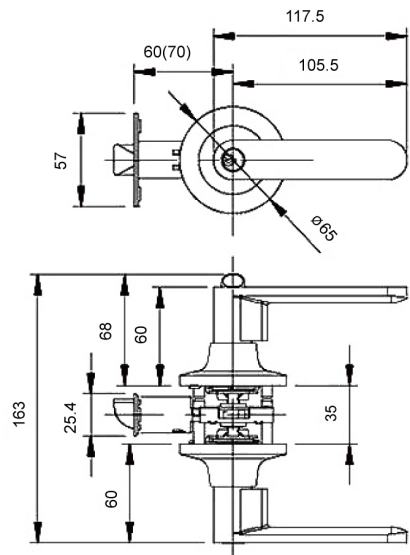

KNL 6600-12 / 6500-12