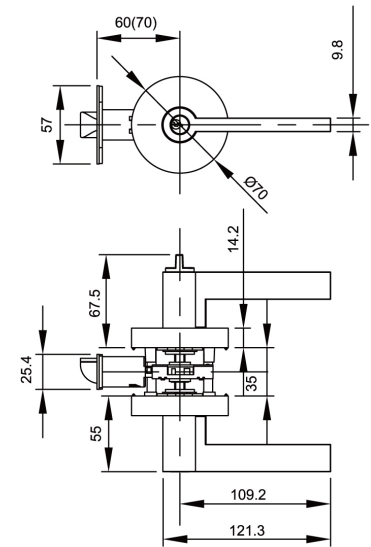

| Series | Lever | Ros | Cylinder | Backset | Rosa Dia | Door Thickness | Grade | Compatibility |
|----------|------------------|------------------------|--|----------------------|----------|----------------|--------------------------|----------------------|
| KNL 6600 | Zinc Die-casting | Stainless Steel SS-304 | 5 Pin Brass Cylinder with 3 brass Keys | Adjustable 60mm/70mm | 65mm | 35-45mm | Conforms to ANSI Grade 3 | Wooden & Steel doors |
| KNL 6500 | Zinc Die-casting | Stainless Steel SS-304 | 5 Pin Aluminium Cylinder with 3 Steel Keys | Adjustable 60mm/70mm | 65mm | 35-45mm | Conforms to ANSI Grade 3 | Wooden & Steel doors |

KNL 6600-02 / 6500-02

KNL 6600-03 / 6500-03

KNL 6600-04 / 6500-04

KNL 6600-05 / 6500-05

KNL 6600-06 / 6500-06

KNL 6600-07 / 6500-07

KNL 6600-08 / 6500-08

KNL 6600-09 / 6500-09