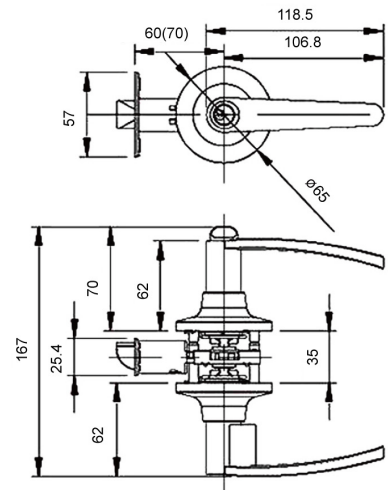

KNL 6600-02 / 6500-02