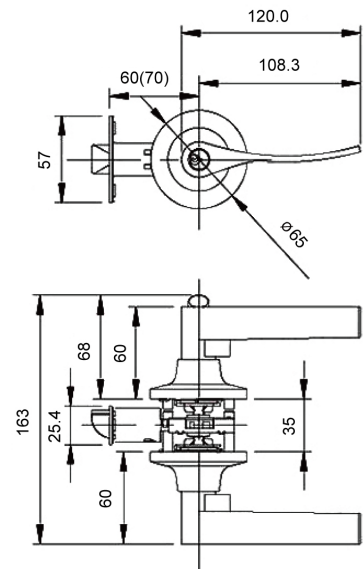

KNL 6600-03 / 6500-03