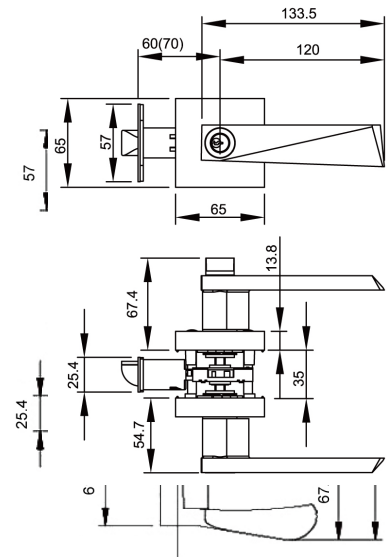

| Series | Lever | Ros | Cylinder | Backset | Rosa Dia | Door Thickness | Grade | Compatibility |
|----------|------------------|------------------------|--|----------------------|----------|----------------|--------------------------|----------------------|
| KNL 6600 | Zinc Die-casting | Stainless Steel SS-304 | 5 Pin Brass Cylinder with 3 brass Keys | Adjustable 60mm/70mm | 65mm | 35-45mm | Conforms to ANSI Grade 3 | Wooden & Steel doors |
| KNL 6500 | Zinc Die-casting | Stainless Steel SS-304 | 5 Pin Aluminium Cylinder with 3 Steel Keys | Adjustable 60mm/70mm | 65mm | 35-45mm | Conforms to ANSI Grade 3 | Wooden & Steel doors |

KNL 6600-02 / 6500-02

KNL 6600-03 / 6500-03

KNL 6600-04 / 6500-04

KNL 6600-05 / 6500-05

KNL 6600-06 / 6500-06

KNL 6600-07 / 6500-07

KNL 6600-08 / 6500-08

KNL 6600-09 / 6500-09