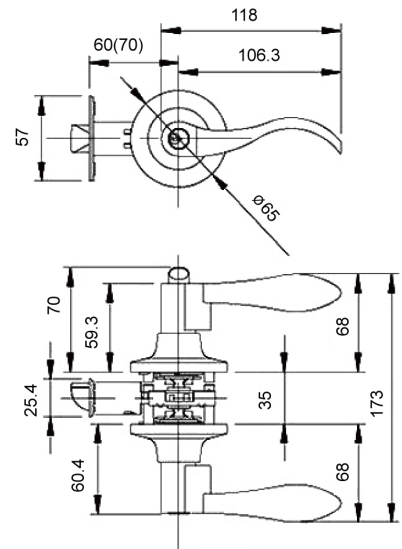

| Series | Lever | Ros | Cylinder | Backset | Rosa Dia | Door Thickness | Grade | Compatibility |
|----------|------------------|------------------------|--|----------------------|----------|----------------|--------------------------|----------------------|
| KNL 6600 | Zinc Die-casting | Stainless Steel SS-304 | 5 Pin Brass Cylinder with 3 brass Keys | Adjustable 60mm/70mm | 65mm | 35-45mm | Conforms to ANSI Grade 3 | Wooden & Steel doors |
| KNL 6500 | Zinc Die-casting | Stainless Steel SS-304 | 5 Pin Aluminium Cylinder with 3 Steel Keys | Adjustable 60mm/70mm | 65mm | 35-45mm | Conforms to ANSI Grade 3 | Wooden & Steel doors |

KNL 6600-02 / 6500-02

KNL 6600-03 / 6500-03

KNL 6600-04 / 6500-04

KNL 6600-05 / 6500-05

KNL 6600-06 / 6500-06

KNL 6600-07 / 6500-07

KNL 6600-08 / 6500-08

KNL 6600-09 / 6500-09