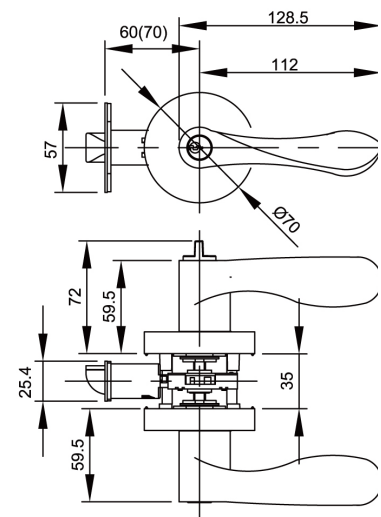

| Series | Lever | Ros | Cylinder | Backset | Rosa Dia | Door Thickness | Grade | Compatibility |
|----------|------------------|------------------------|--|----------------------|----------|----------------|--------------------------|----------------------|
| KNL 6600 | Zinc Die-casting | Stainless Steel SS-304 | 5 Pin Brass Cylinder with 3 brass Keys | Adjustable 60mm/70mm | 65mm | 35-45mm | Conforms to ANSI Grade 3 | Wooden & Steel doors |
| KNL 6500 | Zinc Die-casting | Stainless Steel SS-304 | 5 Pin Aluminium Cylinder with 3 Steel Keys | Adjustable 60mm/70mm | 65mm | 35-45mm | Conforms to ANSI Grade 3 | Wooden & Steel doors |

KNL 6600-02 / 6500-02

KNL 6600-03 / 6500-03

KNL 6600-04 / 6500-04

KNL 6600-05 / 6500-05

KNL 6600-06 / 6500-06

KNL 6600-07 / 6500-07

KNL 6600-08 / 6500-08

KNL 6600-09 / 6500-09