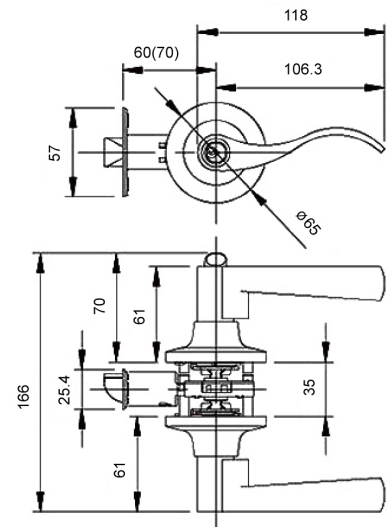

KNL 6600-10 / 6500-10