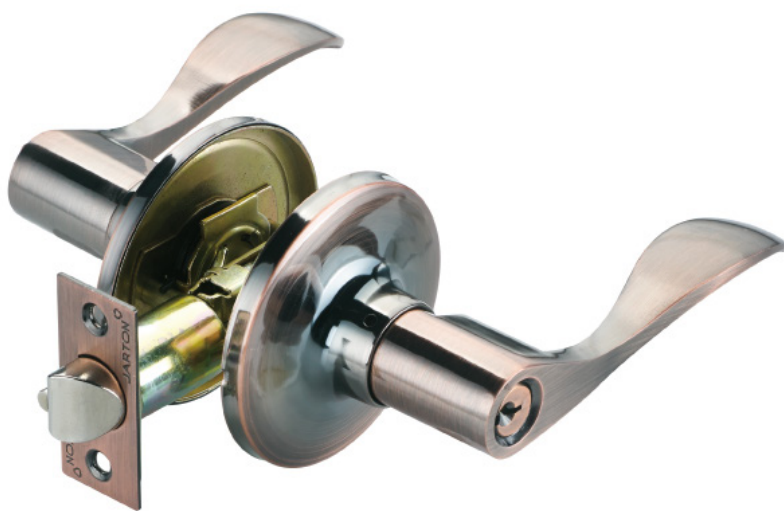

LEVER LOCK SERIES

A 2ND GENERATION OF DOOR HARDWARE

KNL 6600 / 6500

Lever Lock Series

Function: Entrance/ Privacy/ Passage / Dummy

Finish: Satin nickel/ Oil rubbed bronze/ Antique brass/
Antique copper/ Satin chrome/ Chrome plated/
Antique nickel/ Polished brass

| Series | Lever | Ros | Cylinder | Backset | Rosa Dia | Door Thickness | Grade | Compatibility |
|----------|------------------|------------------------|--|----------------------|----------|----------------|--------------------------|----------------------|
| KNL 6600 | Zinc Die-casting | Stainless Steel SS-304 | 5 Pin Brass Cylinder with 3 brass Keys | Adjustable 60mm/70mm | 65mm | 35-45mm | Conforms to ANSI Grade 3 | Wooden & Steel doors |
| KNL 6500 | Zinc Die-casting | Stainless Steel SS-304 | 5 Pin Aluminium Cylinder with 3 Steel Keys | Adjustable 60mm/70mm | 65mm | 35-45mm | Conforms to ANSI Grade 3 | Wooden & Steel doors |