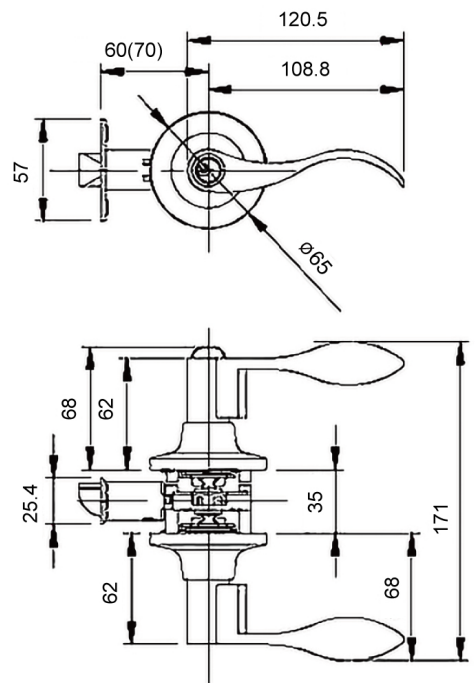

LEVER LOCK SERIES

A 2ND GENERATION OF DOOR HARDWARE

KNL 6600 / 6500

Lever Lock Series

Function: Entrance/ Privacy/ Passage / Dummy

Finish: Satin nickel/ Oil rubbed bronze/ Antique brass/
Antique copper/ Satin chrome/ Chrome plated/
Antique nickel/ Polished brass

| Series | Lever | Ros | Cylinder | Backset | Rosa Dia | Door Thickness | Grade | Compatibility |
|----------|------------------|------------------------|--|----------------------|----------|----------------|--------------------------|----------------------|
| KNL 6600 | Zinc Die-casting | Stainless Steel SS-304 | 5 Pin Brass Cylinder with 3 brass Keys | Adjustable 60mm/70mm | 65mm | 35-45mm | Conforms to ANSI Grade 3 | Wooden & Steel doors |
| KNL 6500 | Zinc Die-casting | Stainless Steel SS-304 | 5 Pin Aluminium Cylinder with 3 Steel Keys | Adjustable 60mm/70mm | 65mm | 35-45mm | Conforms to ANSI Grade 3 | Wooden & Steel doors |