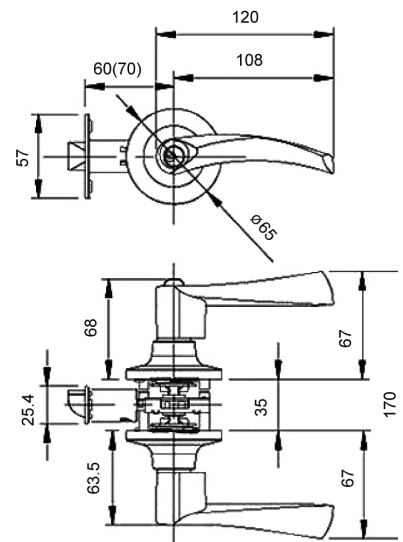

KNL 6600-04 / 6500-04