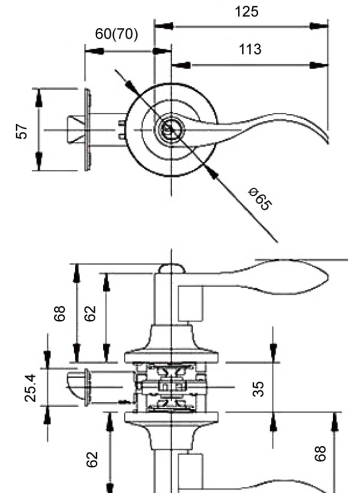

| Series | Lever | Ros | Cylinder | Backset | Rosa Dia | Door Thickness | Grade | Compatibility |
|----------|------------------|------------------------|--|----------------------|----------|----------------|--------------------------|----------------------|
| KNL 6600 | Zinc Die-casting | Stainless Steel SS-304 | 5 Pin Brass Cylinder with 3 brass Keys | Adjustable 60mm/70mm | 65mm | 35-45mm | Conforms to ANSI Grade 3 | Wooden & Steel doors |
| KNL 6500 | Zinc Die-casting | Stainless Steel SS-304 | 5 Pin Aluminium Cylinder with 3 Steel Keys | Adjustable 60mm/70mm | 65mm | 35-45mm | Conforms to ANSI Grade 3 | Wooden & Steel doors |

KNL 6600-02 / 6500-02

KNL 6600-03 / 6500-03

KNL 6600-04 / 6500-04

KNL 6600-05 / 6500-05

KNL 6600-06 / 6500-06

KNL 6600-07 / 6500-07

KNL 6600-08 / 6500-08

KNL 6600-09 / 6500-09