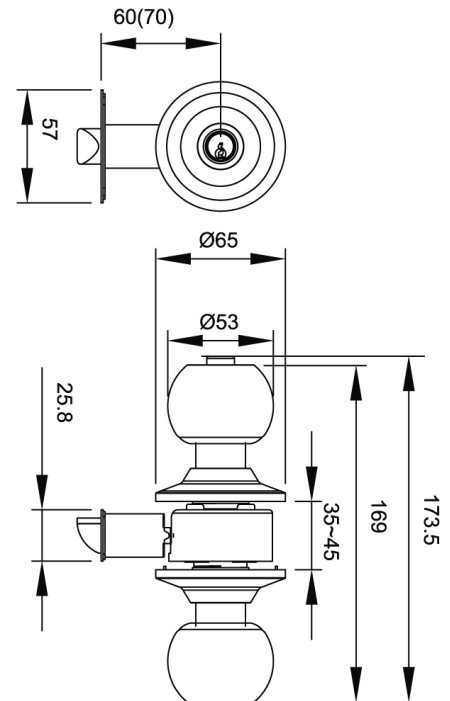

# KNK 5870 / 5770 / 5670

## Knob Lock Series

Function: Entrance/ Privacy/ Passage / Dummy

Finish: Satin nickel/ Oil rubbed bronze/ Antique brass/  
Antique copper/ Satin chrome/ Chrome plated/  
Antique nickel/ Polished brass

Series	Knobs	Cylinder	Backset	Dia Rose	Door Thickness	Grade	Compatibility
KNK 5870	Stainless Steel SS-304	5 Pin Brass Cylinder with 3 brass Keys	Adjustable 60mm/70mm	65mm	35-45mm	Conforms to ANSI Grade 3	Wooden & Steel doors
KNK 5770	Stainless Steel SS-304	5 Pin Aluminium Cylinder with 3 Steel Keys	Adjustable 60mm/70mm	65mm	35-45mm	Conforms to ANSI Grade 3	Wooden & Steel doors
KNK 5670	Stainless Steel SS-201	5 Pin Aluminium Cylinder with 3 Steel Keys	Adjustable 60mm/70mm	65mm	35-45mm	-	Wooden & Steel doors