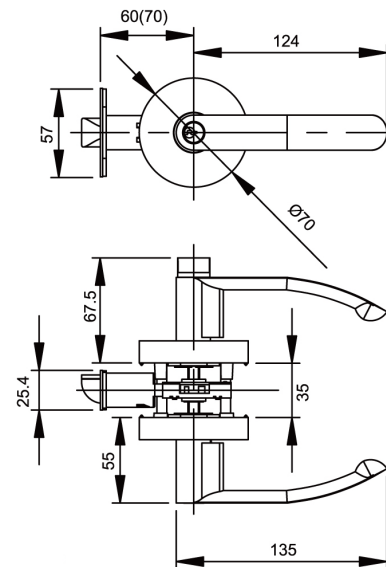

KNL 7600-10