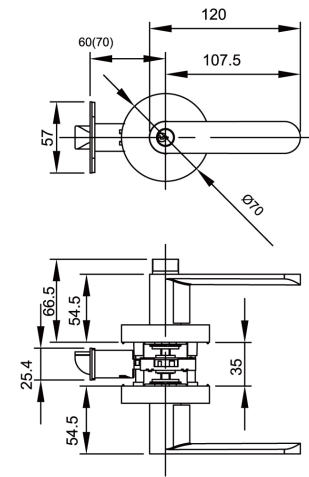

KNL 7600-02