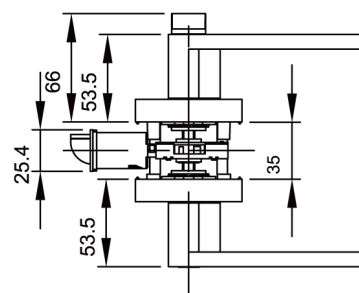

KNL 7600-01

HEAVY DUTY LEVER LOCK SERIES

Function: Entrance/ Privacy/ Passage / Dummy
Finish: Satin nickel/ Oil rubbed bronze/ Antique brass/
Antique copper/ Satin chrome/ Chrome plated/
Antique nickel/ Polished brass

Series	Lever	Rose	Cylinder	Backset	Dia Rose	Door Thickness	Grade	Compatibility
KNL 7600	Zinc Die-casting	Zinc Die-casting	5 Pin Brass Cylinder with 3 brass Keys	Adjustable 60mm/70mm	65mm	35-45mm	Conforms to ANSI Grade 3	Wooden & Steel doors