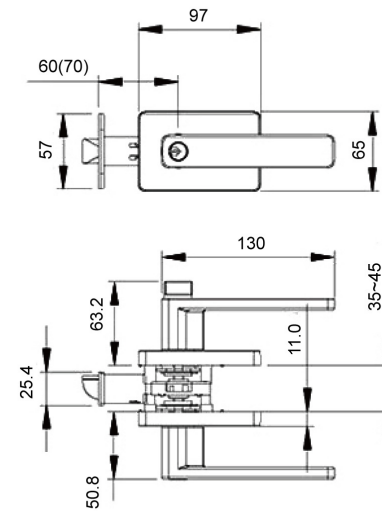

KNL 7600-10