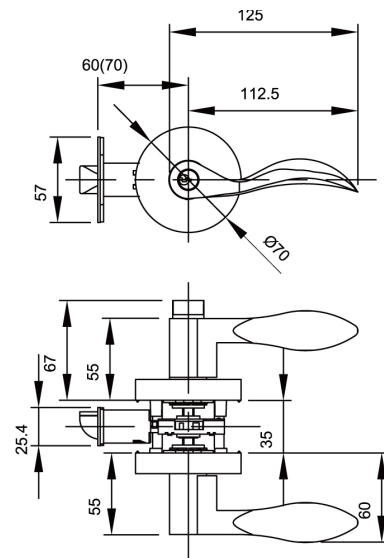

KNL 7600-04