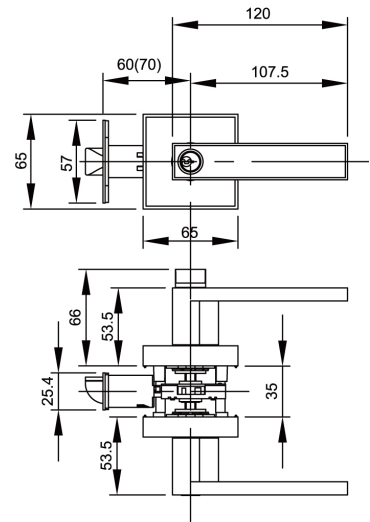

KNL 7600-12