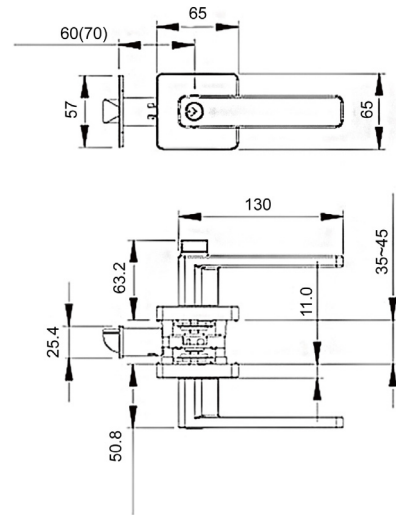

KNL 7600-09