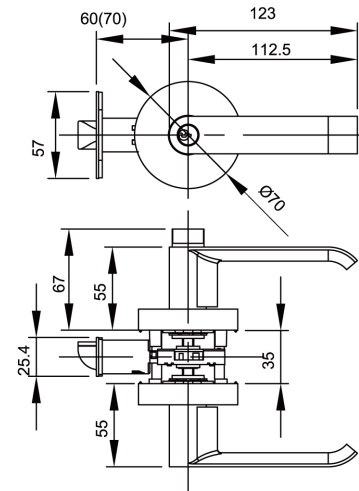

KNL 7600-03