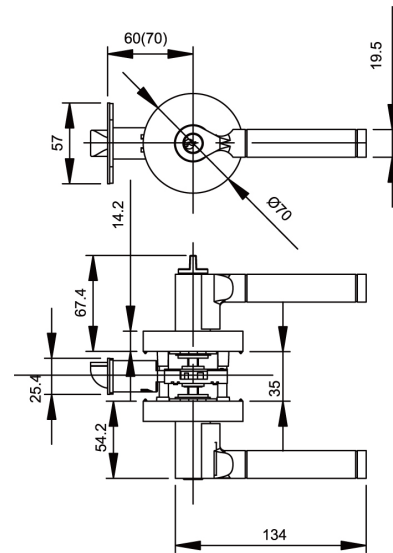

KNL 7600-09