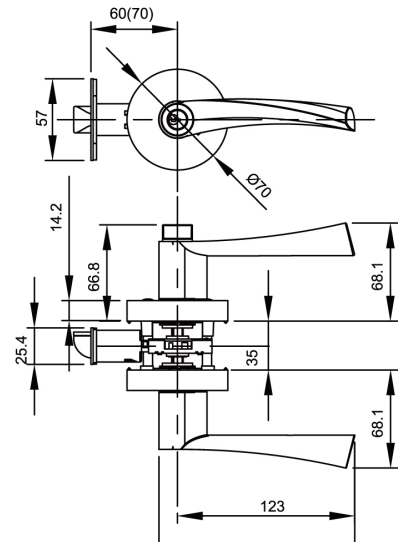

KNL 7600-09

KNL 7600-10