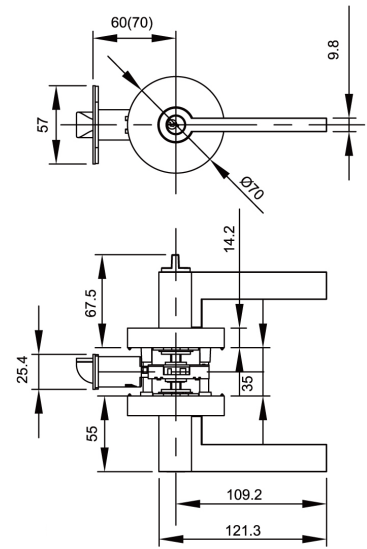

KNL 7600-06