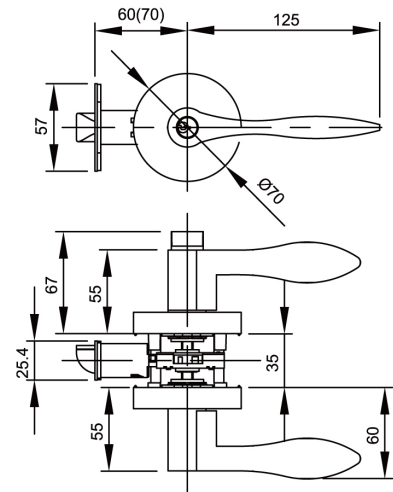

KNL 7600-12

KNL 7600-13