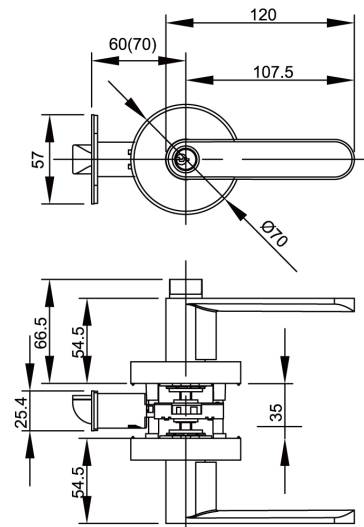

KNL 7600-13