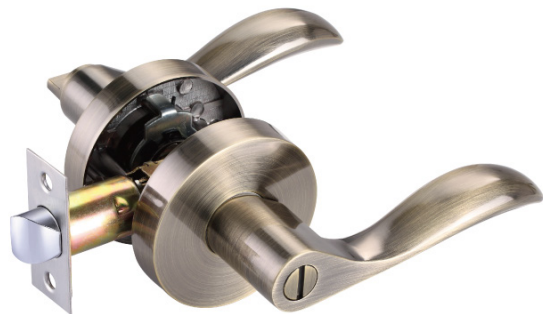

KNL 7600-05

KNL 7600-04