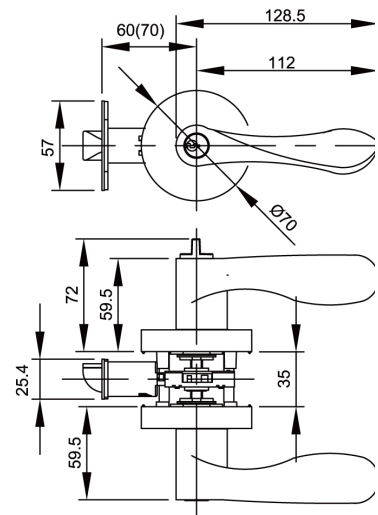

KNL 7600-07