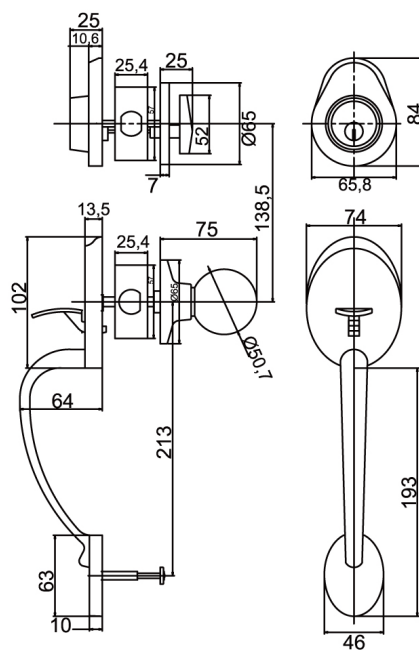

GRIP HANDLE SETS

A 2ND GENERATION OF DOOR HARDWARE

GHS 101

GRIP HANDLE SETS

Series	Casting	Cylinder	Backset	Door Thickness	Rosa Dia	Grade	Compatibility
GNS 101	Double Side	5 Pin Brass Cylinder with 3 brass Keys	Adjustable 60mm/70mm	35-45mm	65mm	Conforms to ANSI Grade 3	Wooden & Steel doors