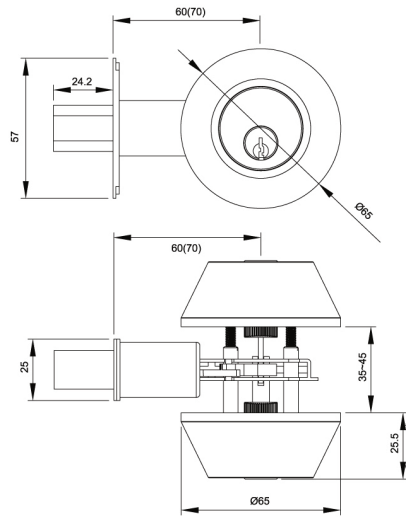

DEAD BOLT SERIES

A 2ND GENERATION OF DOOR HARDWARE

D101

Dead Bolt Series

D102

Function: Entrance/ Privacy/ Passage / Dummy
 Finish: Satin nickel/ Oil rubbed bronze/ Antique brass/
 Antique copper/ Satin chrome/ Chrome plated/
 Antique nickel/ Polished brass

Series	Deadbolt	Rose	Cylinder	Backset	Rose Dia	Door Thickness	Grade	Compatibility
D101	Single Side	Stainless Steel SS-304	5 Pin Brass Cylinder with 3 brass Keys	Adjustable 60mm/70mm	65mm	35-45mm	Conforms to ANSI Grade 3	Wooden & Steel doors
D102	Double Side	Stainless Steel SS-304	5 Pin Brass Cylinder with 3 brass Keys	Adjustable 60mm/70mm	65mm	35-45mm	Conforms to ANSI Grade 3	Wooden & Steel doors