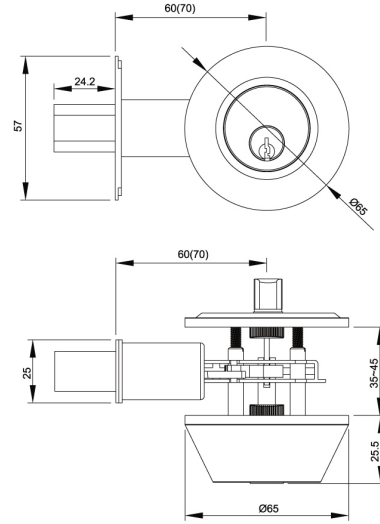

DEAD BOLT SERIES

A 2ND GENERATION OF DOOR HARDWARE

D101

Dead Bolt Series

D102

Function: Entrance/ Privacy/ Passage / Dummy
 Finish: Satin nickel/ Oil rubbed bronze/ Antique brass/
 Antique copper/ Satin chrome/ Chrome plated/
 Antique nickel/ Polished brass

Series	Deadbolt	Rose	Cylinder	Backset	Rose Dia	Door Thickness	Grade	Compatibility
D101	Single Side	Stainless Steel SS-304	5 Pin Brass Cylinder with 3 brass Keys	Adjustable 60mm/70mm	65mm	35-45mm	Conforms to ANSI Grade 3	Wooden & Steel doors
D102	Double Side	Stainless Steel SS-304	5 Pin Brass Cylinder with 3 brass Keys	Adjustable 60mm/70mm	65mm	35-45mm	Conforms to ANSI Grade 3	Wooden & Steel doors